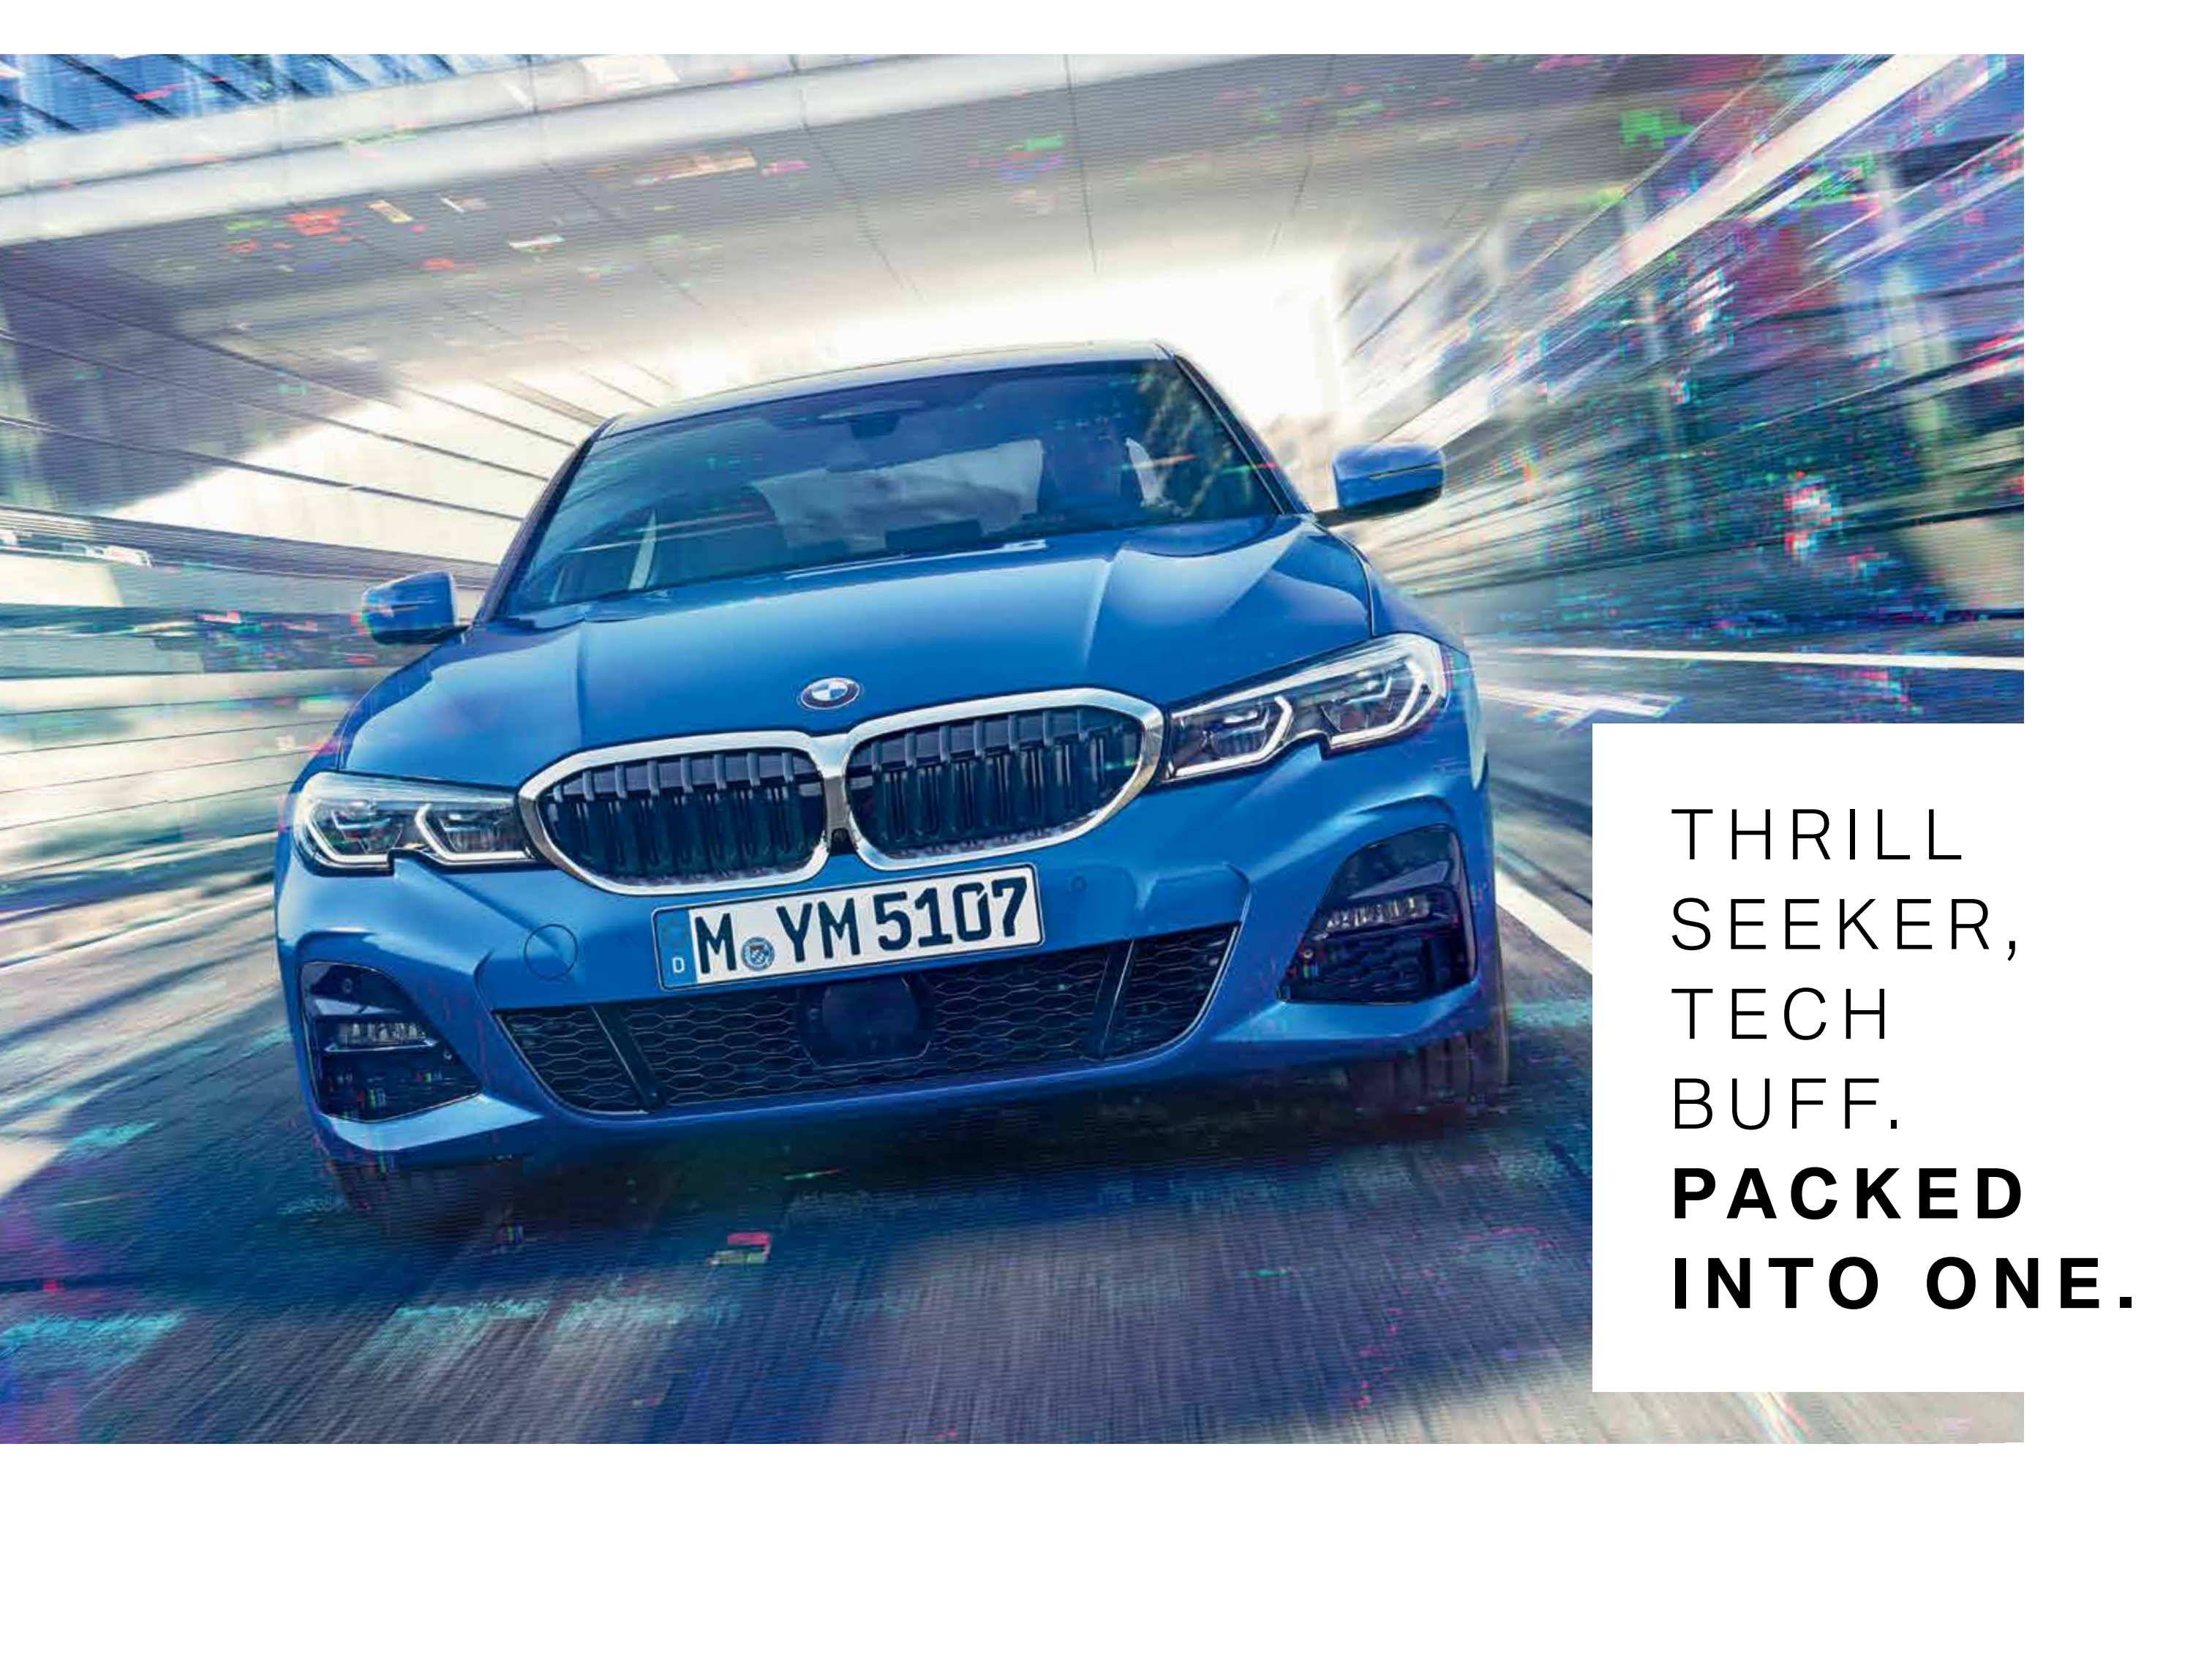

THRILL
SEEKER,
TECH
BUFF.
**PACKED
INTO ONE.**