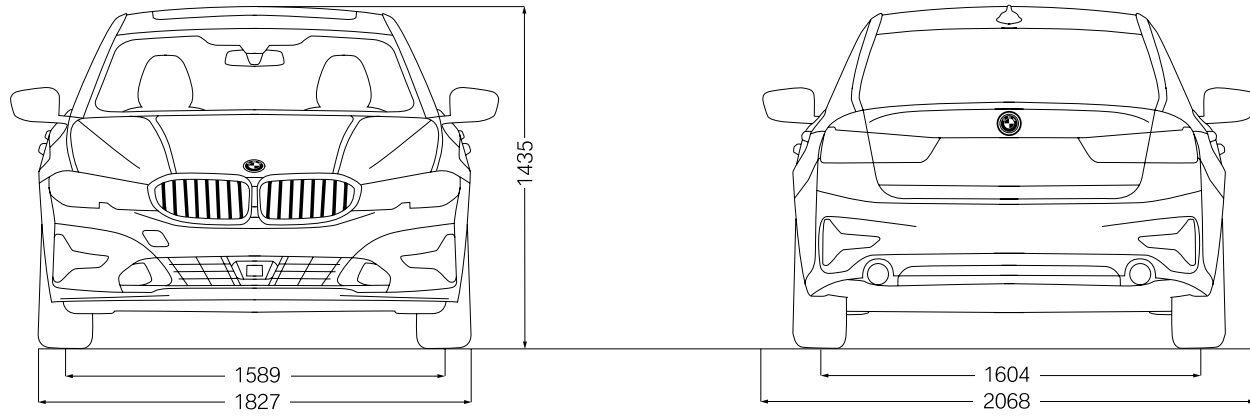

DIMENSIONS.