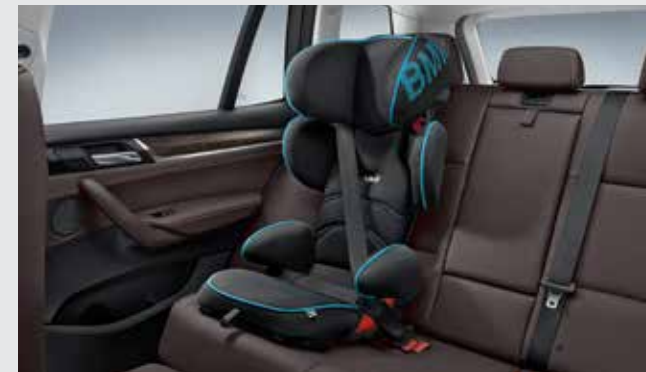

BMW Junior Seat Group 2/3. The BMW Junior Seat Group 2/3 can be adjusted as the child grows and offers maximum safety and comfort for children aged approx. 3 to 12 years (approx. 15–36 kg).