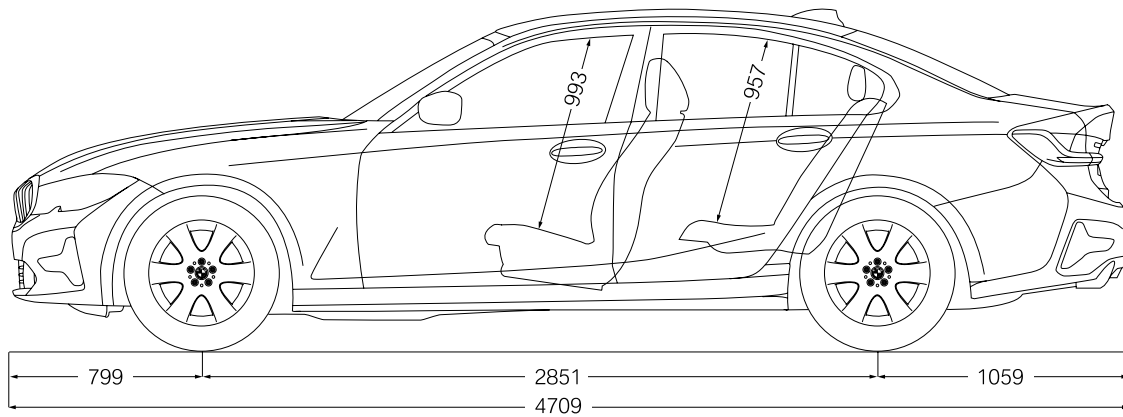

DIMENSIONS.