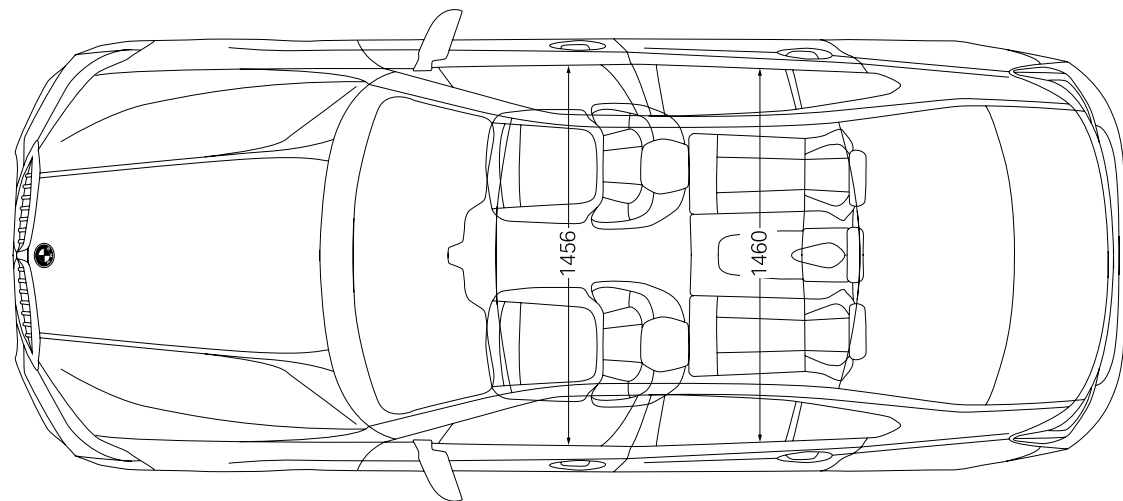

DIMENSIONS.